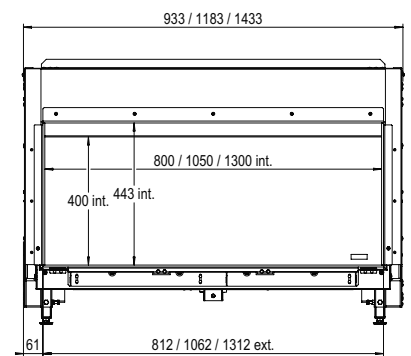

LINEAR FIRE

MatriX | 1050/400 I

DECORATION OPTIONS

Heating functionality

Neer

Flue material

130/200

* incl. optional adjustable feet

Specifications

Exterior dimensions WxHxD in mm

1183 x 827 x 452

Fire display WxHxD in mm

1050 x 400

System

Double Line Burner

Decoration

Log set or White Pebble

Back walls

Back wall smooth steel

Remote

Via app and ITC Remote

Power

8,7 kW

Operating system