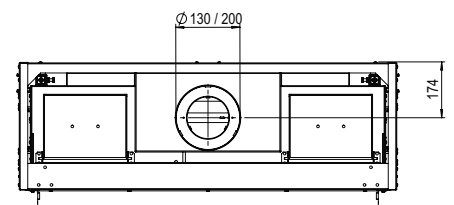

LINEAR FIRE

MatriX | 1050/400 I

DECORATION OPTIONS

Heating functionality

Neer

Flue material

130/200

* incl. optional adjustable feet

Specifications

Exterior dimensions WxHxD in mm

1183 x 827 x 452

Fire display WxHxD in mm

1050 x 400

System

Double Line Burner

Decoration

Log set or White Pebble

Back walls

Back wall smooth steel

Remote

Via app and ITC Remote

Power

8,7 kW

Operating system