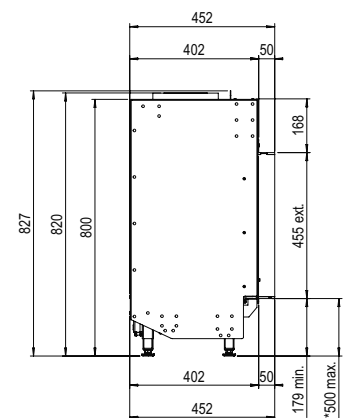

LINEAR FIRE

MatriX | 1050/400 I

DECORATION OPTIONS

Heating functionality

Neer

Flue material

130/200

* incl. optional adjustable feet

Specifications

Exterior dimensions WxHxD in mm

1183 x 827 x 452

Fire display WxHxD in mm

1050 x 400

System

Double Line Burner

Decoration

Log set or White Pebble

Back walls

Back wall smooth steel

Remote

Via app and ITC Remote

Power

8,7 kW

Operating system